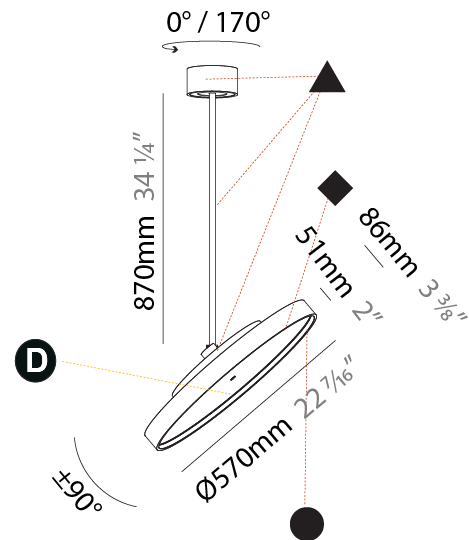

GENERAL

Series: Sign Diva Flex
Subseries: Sign Diva Flex Korona
Brand: Prolicht
Division: Architectural
Mounting Type: Suspension
Mounting Location: Ceiling
Subcategory: Pendant

PHYSICAL

Shape: Round
Diameter (mm): 570
Diameter (in): 22 7/16
Height (mm): 870
Height (in): 34 1/4
Light Distribution: Adjustable / Direct
Weight (kg): 5
Weight (lbs): 11
Diffuser: PMMA - Opal / Micro-Prism / Sparkling Secret / Vintage Industrial
Fixture Finish: SSR / BKV / CWI / CRY / HAB / UFT / ITA / RUA / FTG / MYG / LOD / PUS / FRO / FUP / KIA / POP / BLS / SPG / MEY / GOH / GUM / CHC / COM / ABZ / JAG / OBR / MOS / ROR
Fixture Material: Extruded Aluminum / Steel

ELECTRICAL

Lamp Type: LED (Zhaga Standard)
Input Wattage (W): 58.3
Total Output Wattage (W): 46.9
Dimming: Tri-Mode (Non-Dimming and Phase Dimming (120Vac only) and 0-10V Dimming)
Driver Included: Yes
Driver Location: Integrated
Driver Type: Constant Current - Universal
Driver Class: Class 2
Input Voltage (V): 120 - 277
Constant Current (MA): 350

LED

Color Temperature (°K): 2700 / 3000 / 3500 / 4000
Max. Delivered Lumen (lm): 4978 / 5337 / 5384 / 5494
Nominal Lumen (lm): 6199 / 6646 / 6705 / 6842
CRI: >90 CRI
Lamp Life (hrs): 50000

OPTICAL

Adjustability: Rotational 170°; Tilt 90°

RATINGS AND CERTIFICATIONS

Certified By: Certified for North American Standards
IP rating: IP20